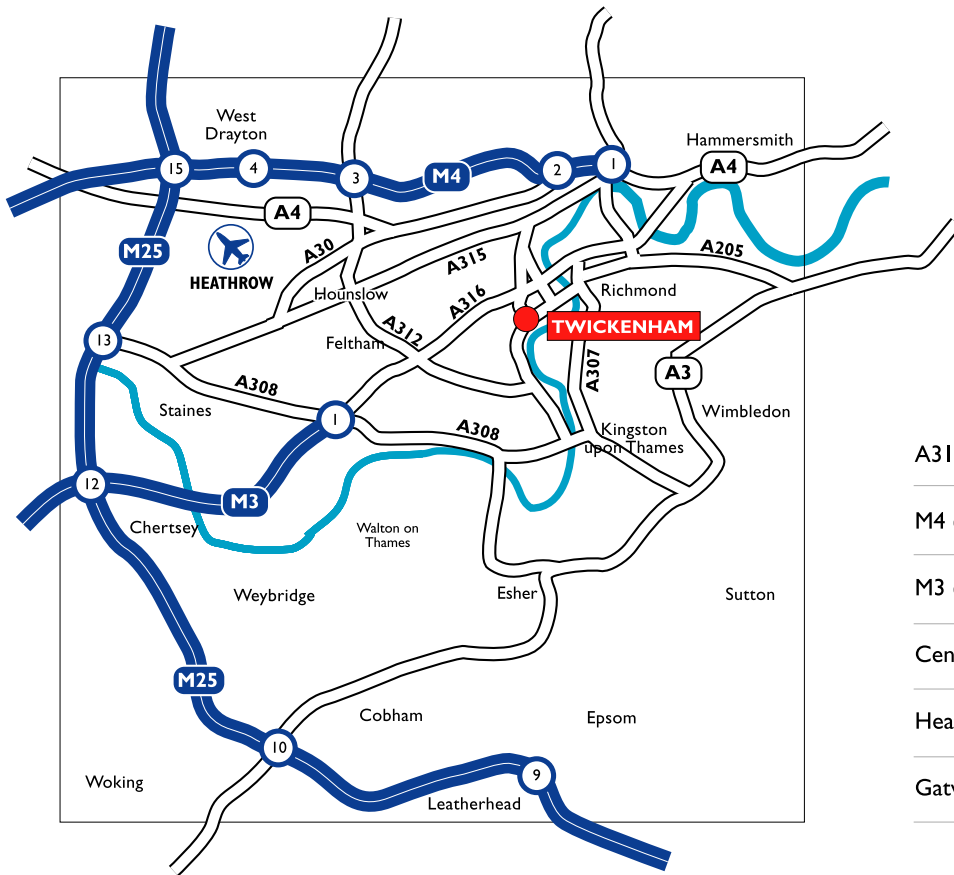

regal house directions

A316 1 mile

M4 (Jct 3) 7 miles

M3 (Jct 1) 5 miles

Central London 10 miles

Heathrow Airport 9 miles

Gatwick Airport 26 miles

Regal House occupies a prominent location on the East Side of London Road in the Centre of Twickenham with its wide range of shopping and leisure facilities. The Town's Main Line station is immediately adjacent to the property and provides a frequent rail service to London/Waterloo (35 mins). In addition the line is routed via Richmond where immediate connections to the London Underground Network (District Line) are available.