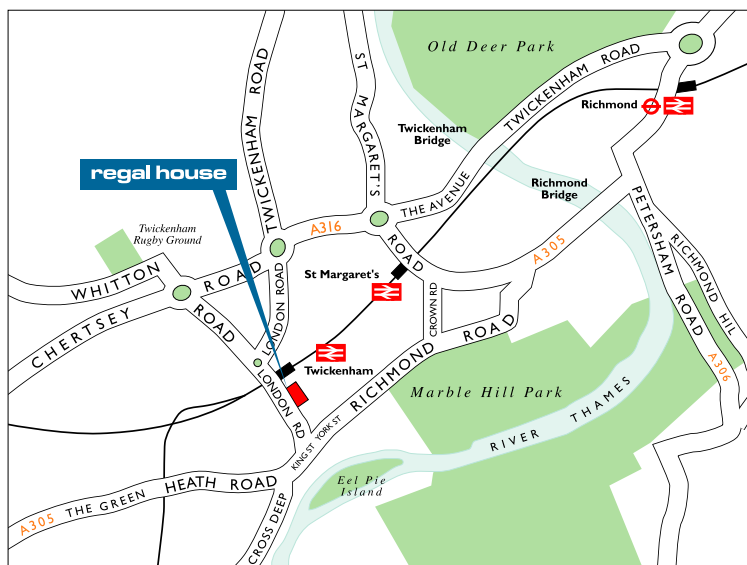

regal house directions

A316 1 mile

M4 (Jct 3) 7 miles

M3 (Jct 1) 5 miles

Central London 10 miles

Heathrow Airport 9 miles

Gatwick Airport 26 miles

Regal House occupies a prominent location on the East Side of London Road in the Centre of Twickenham with its wide range of shopping and leisure facilities. The Town's Main Line station is immediately adjacent to the property and provides a frequent rail service to London/Waterloo (35 mins). In addition the line is routed via Richmond where immediate connections to the London Underground Network (District Line) are available.